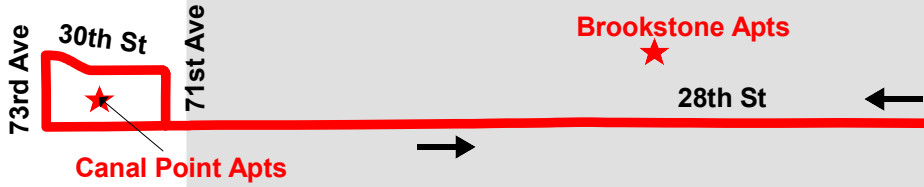

# Gulfport

 **Gulfport - Route 38 Red**  
 **Gulfport - Route 38 Blue**

# Long Beach

Mississippi Sound

Kansas City Southern Railroad

Hancock Bank

CSX Railroad

73rd Ave  
30th St  
71st Ave

Brookstone Apts  
28th St

Commission Rd  
65th Ave  
17th St  
62nd Ave  
Lewis Ave

Seabee Base  
Woodward Ave  
Engram Dr  
Broad Ave  
Sawgrass Apts  
Old Pass Rd

Memorial Hospital  
15th St  
44th Ave  
13th St

11th St  
38th Ave  
10th St  
32nd Ave  
30th Ave

Island View Casino  
13th St  
20th Ave  
15th St  
14th St  
24th Ave  
Jones Park  
Jones Park Beach Bus Station  
Gulfport City Hall  
Gulfport Transit Center