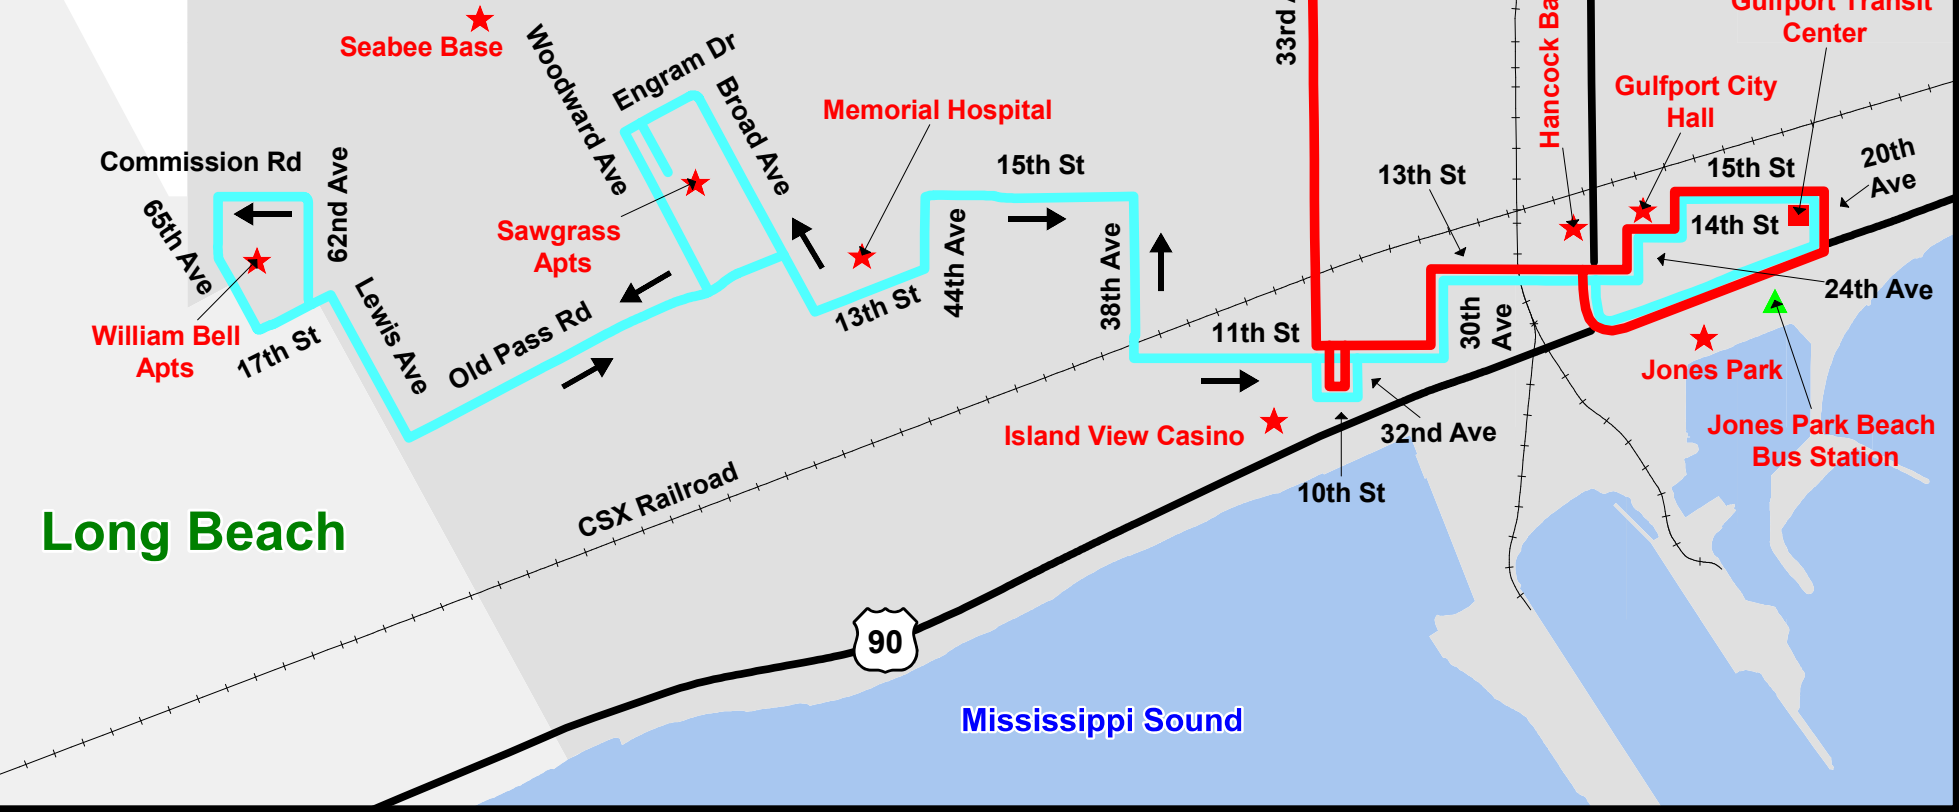

# Gulfport

 **Gulfport - Route 38 Red**  
 **Gulfport - Route 38 Blue**

# Long Beach

Mississippi Sound

Kansas City Southern Railroad

Hancock Bank

CSX Railroad

73rd Ave  
30th St  
71st Ave

Brookstone Apts  
28th St

Commission Rd  
65th Ave  
17th St  
62nd Ave  
Lewis Ave

Seabee Base  
Woodward Ave  
Engram Dr  
Broad Ave  
Sawgrass Apts  
Old Pass Rd

Memorial Hospital  
15th St  
44th Ave  
13th St

11th St  
38th Ave  
10th St  
32nd Ave  
30th Ave

Island View Casino  
13th St  
20th Ave  
15th St  
14th St  
24th Ave  
Jones Park  
Jones Park Beach Bus Station  
Gulfport City Hall  
Gulfport Transit Center