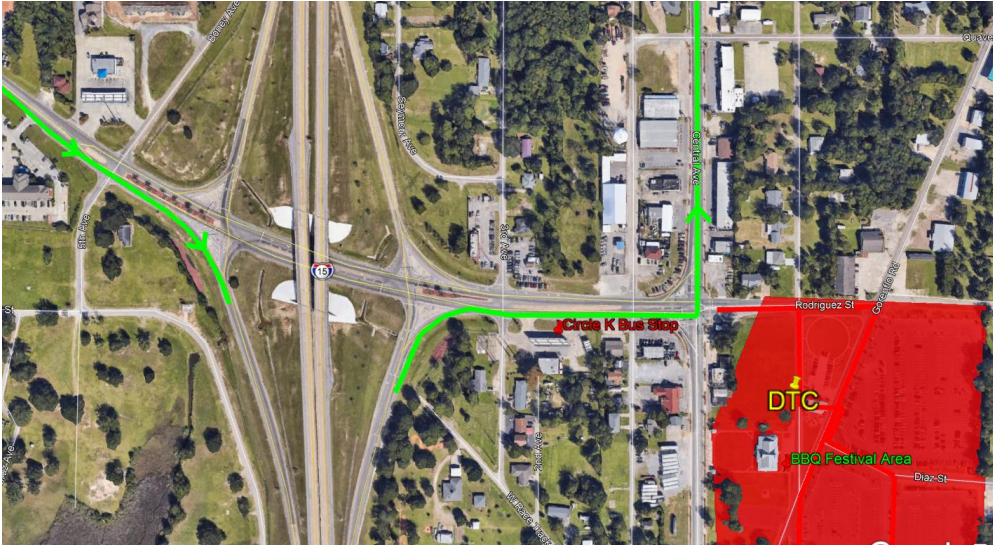

**RT 4 D'Iberville – Cruisin' the Coast**  
**Thursday, October 10 through Saturday, October 12**  
**8:30am to 5:30 pm**

**No Service to D'Iberville Transit Center and Scarlet Pearl Casino. Cruisin' Events at Scarlet Pearl Parking lots east of DTC.**

**Northbound** – After Bus stop at Circle K on Rodrigues, turn LEFT on Central Ave, Proceed with route.

**Southbound** – After Suburban Hotel turn Right onto I-110 SB ramp, Proceed with route.