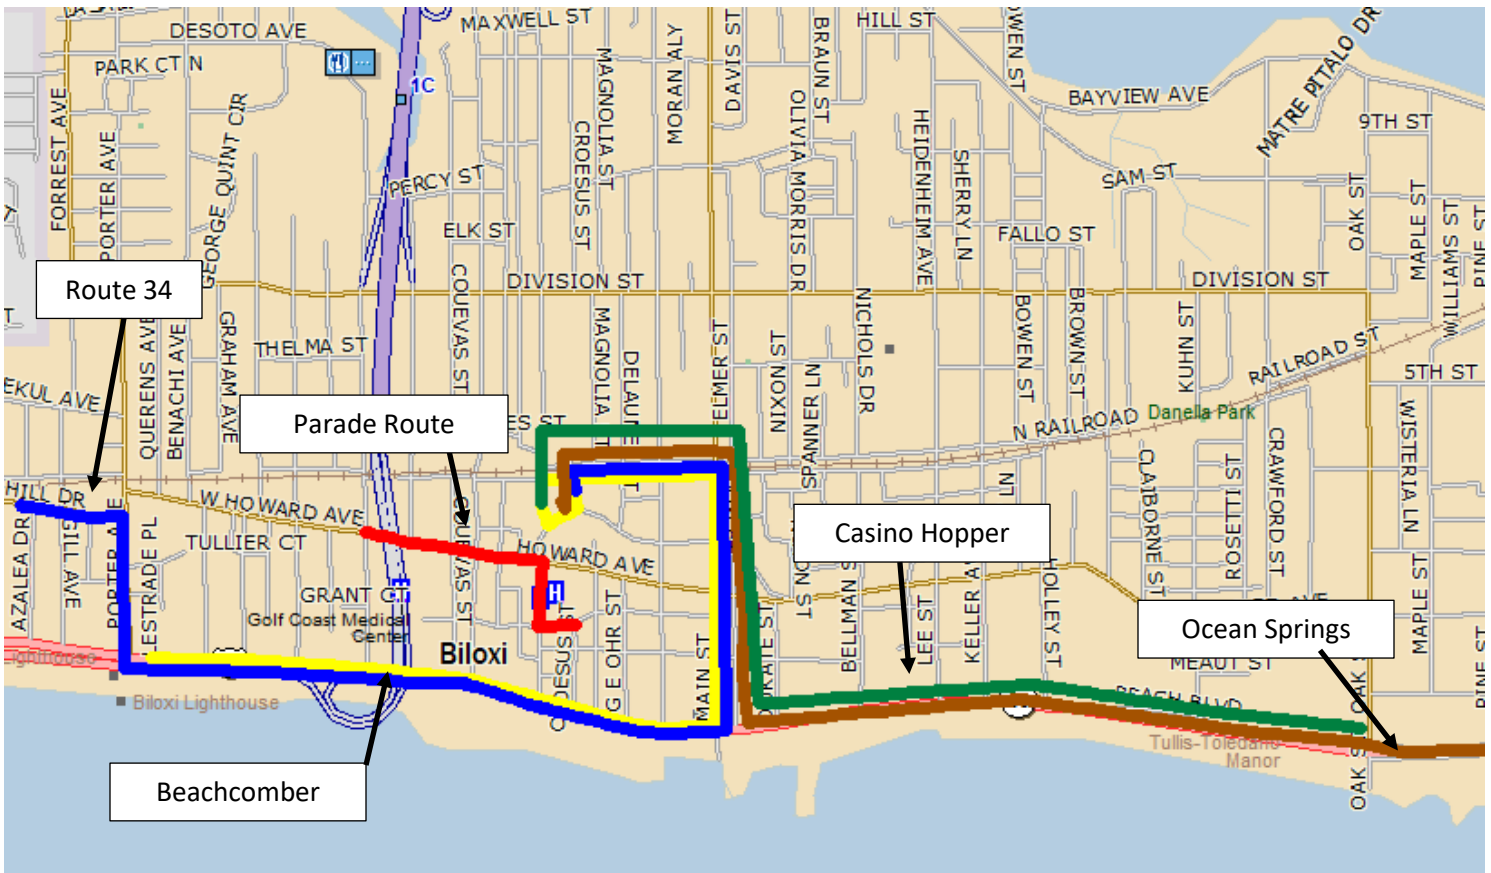

Parade Route is indicated by RED LINE.

An alternate route near the parade will be used for Route 7-Ocean Springs from 11:30 a.m. – 5:30 p.m.

Coast Transit Authority

We Keep the Gulf Coast Rolling for You!

Biloxi Children's Walking Mardi Gras Parade Saturday, February 11, 2023 - Parade Starts 10:00 a.m.

Parade Route - Red Line

An alternate route will be used for Route 1- Beachcomber, Route 2- Casino Hopper, Route 7- Ocean Springs, Route 34- Gulfport- Biloxi Pass Rd., from 8:00 a.m. until noon.

Coast Transit Authority

We Keep the Gulf Coast Rolling for You!

Ocean Springs Carnival Association Night Parade Friday, February 17, 2023 - Parade Starts 7:00 p.m.

Parade Route - Red Line

An alternate route near the parade will be used for Ocean Springs Route 7 from 5:30 p.m. until the end of the route.

Coast Transit Authority

We Keep the Gulf Coast Rolling for You!

Krewe of Gemini Mardi Gras Day Parade - Gulfport Saturday, February 18, 2023 - Parade Starts 1:00 p.m.

Parade Route - Red Line

An alternate transfer point will be used for Beachcomber, Pass Road Route 34, Gulfport Route 37, and Gulfport Route 38 from 11:45 a.m. 4:10 p.m. The Alternate Transfer Point will be at the corner of 22nd Street and 22nd Avenue. A bus will be used to transfer passengers from the Gulfport Transit Center to the Alternate Transfer Point.