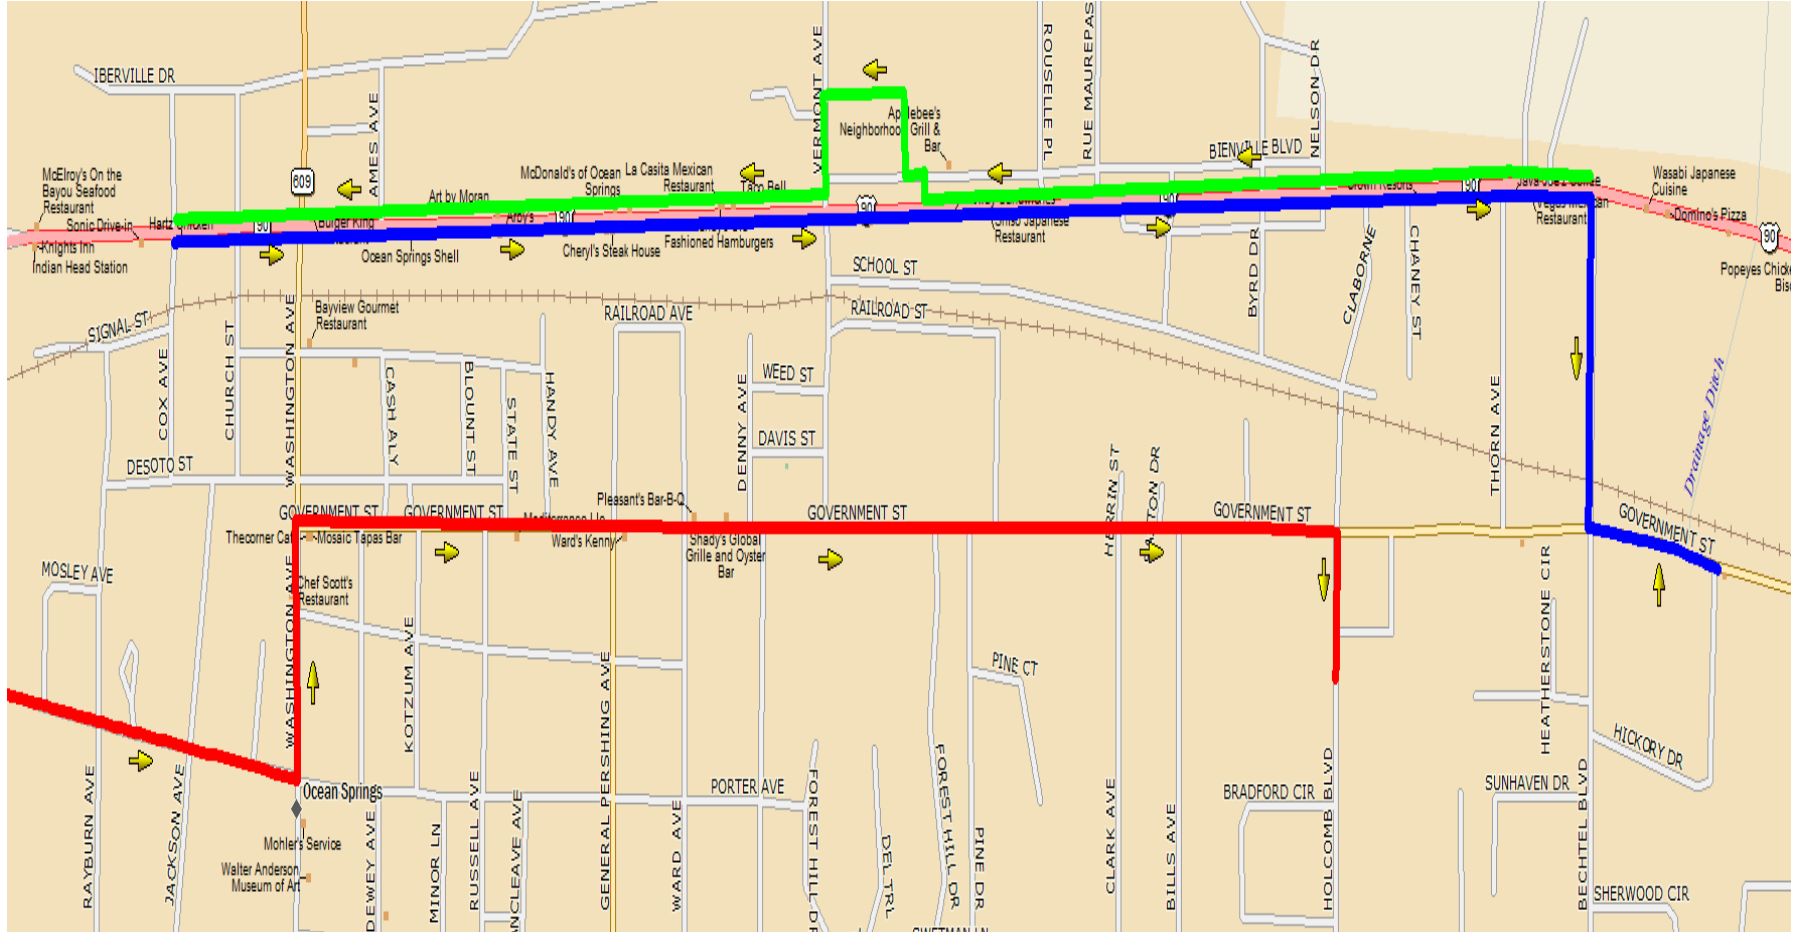

Parade Route is indicated by RED LINE.

An alternate route near the parade will be used for Route 7-Ocean Springs from 11:30 a.m. – 5:30 p.m.

Coast Transit Authority

We Keep the Gulf Coast Rolling for You!

Biloxi Children's Walking Mardi Gras Parade Saturday, February 11, 2023 - Parade Starts 10:00 a.m.

Parade Route - Red Line

An alternate route will be used for Route 1- Beachcomber, Route 2- Casino Hopper, Route 7- Ocean Springs, Route 34- Gulfport- Biloxi Pass Rd., from 8:00 a.m. until noon.

Coast Transit Authority

We Keep the Gulf Coast Rolling for You!

Ocean Springs Carnival Association Night Parade Friday, February 17, 2023 - Parade Starts 7:00 p.m.

Parade Route - Red Line

An alternate route near the parade will be used for Ocean Springs Route 7 from 5:30 p.m. until the end of the route.

Coast Transit Authority

We Keep the Gulf Coast Rolling for You!

Krewe of Gemini Mardi Gras Day Parade - Gulfport Saturday, February 18, 2023 - Parade Starts 1:00 p.m.

Parade Route - Red Line

An alternate transfer point will be used for Beachcomber, Pass Road Route 34, Gulfport Route 37, and Gulfport Route 38 from 11:45 a.m. 4:10 p.m. The Alternate Transfer Point will be at the corner of 22nd Street and 22nd Avenue. A bus will be used to transfer passengers from the Gulfport Transit Center to the Alternate Transfer Point.