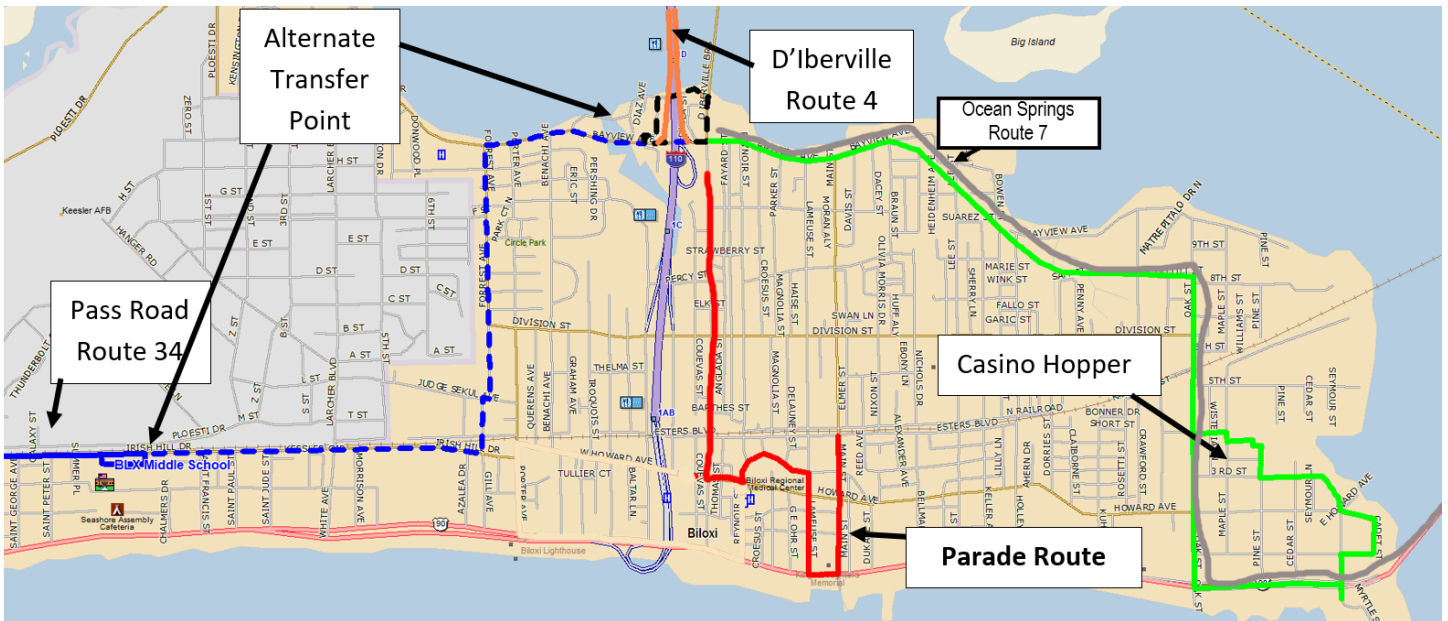

Coast Transit Authority

We Keep the Gulf Coast Rolling for You!

Krewe of Gemini Mardi Gras Day Parade - Gulfport Saturday, February 18, 2023 - Parade Starts 1:00 p.m.

Parade Route - Red Line

An alternate transfer point will be used for Beachcomber, Pass Road Route 34, Gulfport Route 37, and Gulfport Route 38 from 11:45 a.m. 4:10 p.m. The Alternate Transfer Point will be at the corner of 22nd Street and 22nd Avenue. A bus will be used to transfer passengers from the Gulfport Transit Center to the Alternate Transfer Point.

Coast Transit Authority

We Keep the Gulf Coast Rolling for You!

Krewe of Neptune Mardi Gras Night Parade - Biloxi Saturday, February 18, 2023 - Parade Starts 5:30 p.m.

Parade Route - Red Line

Due to the **Krewe of Neptune - Night Parade** in downtown Biloxi, an Alternate Route and Transfer Point will be used from 3:20 p.m. until the end of the route. An Alternate Transfer Point will be used for the **Casino Hopper**, **D'Iberville Route 4**, **Pass Road Route 34**, and **Route 7-Ocean Springs**. CTA will provide transportation between alternate transfer points. The Alternate Transfer Point is located on **Diaz Avenue**, under the **I-110 overpass**, just west of the **IP Casino Resort Spa**. There will be a bus for **Route 34** from the **Biloxi Upper Elementary School** parking on **Irish Hill Drive** to bring riders to the alternate transfer point on **Diaz Street**. The **Casino Hopper** will not have transportation service to the **Hard Rock Hotel & Casino Biloxi** or **Beau Rivage Resort & Casino** during this time.

The alternate transfer point is located on Diaz Avenue, under the I-110 overpass, just west of the IP Casino Resort Spa.

Note: There will be a bus for Route 34 from Biloxi Upper Elementary School parking on Irish Hill Drive to transport riders to the alternate transfer point on Diaz Street. Casino Hopper will not service Hard Rock Hotel & Casino Biloxi or Beau Rivage Resort & Casino during this time.