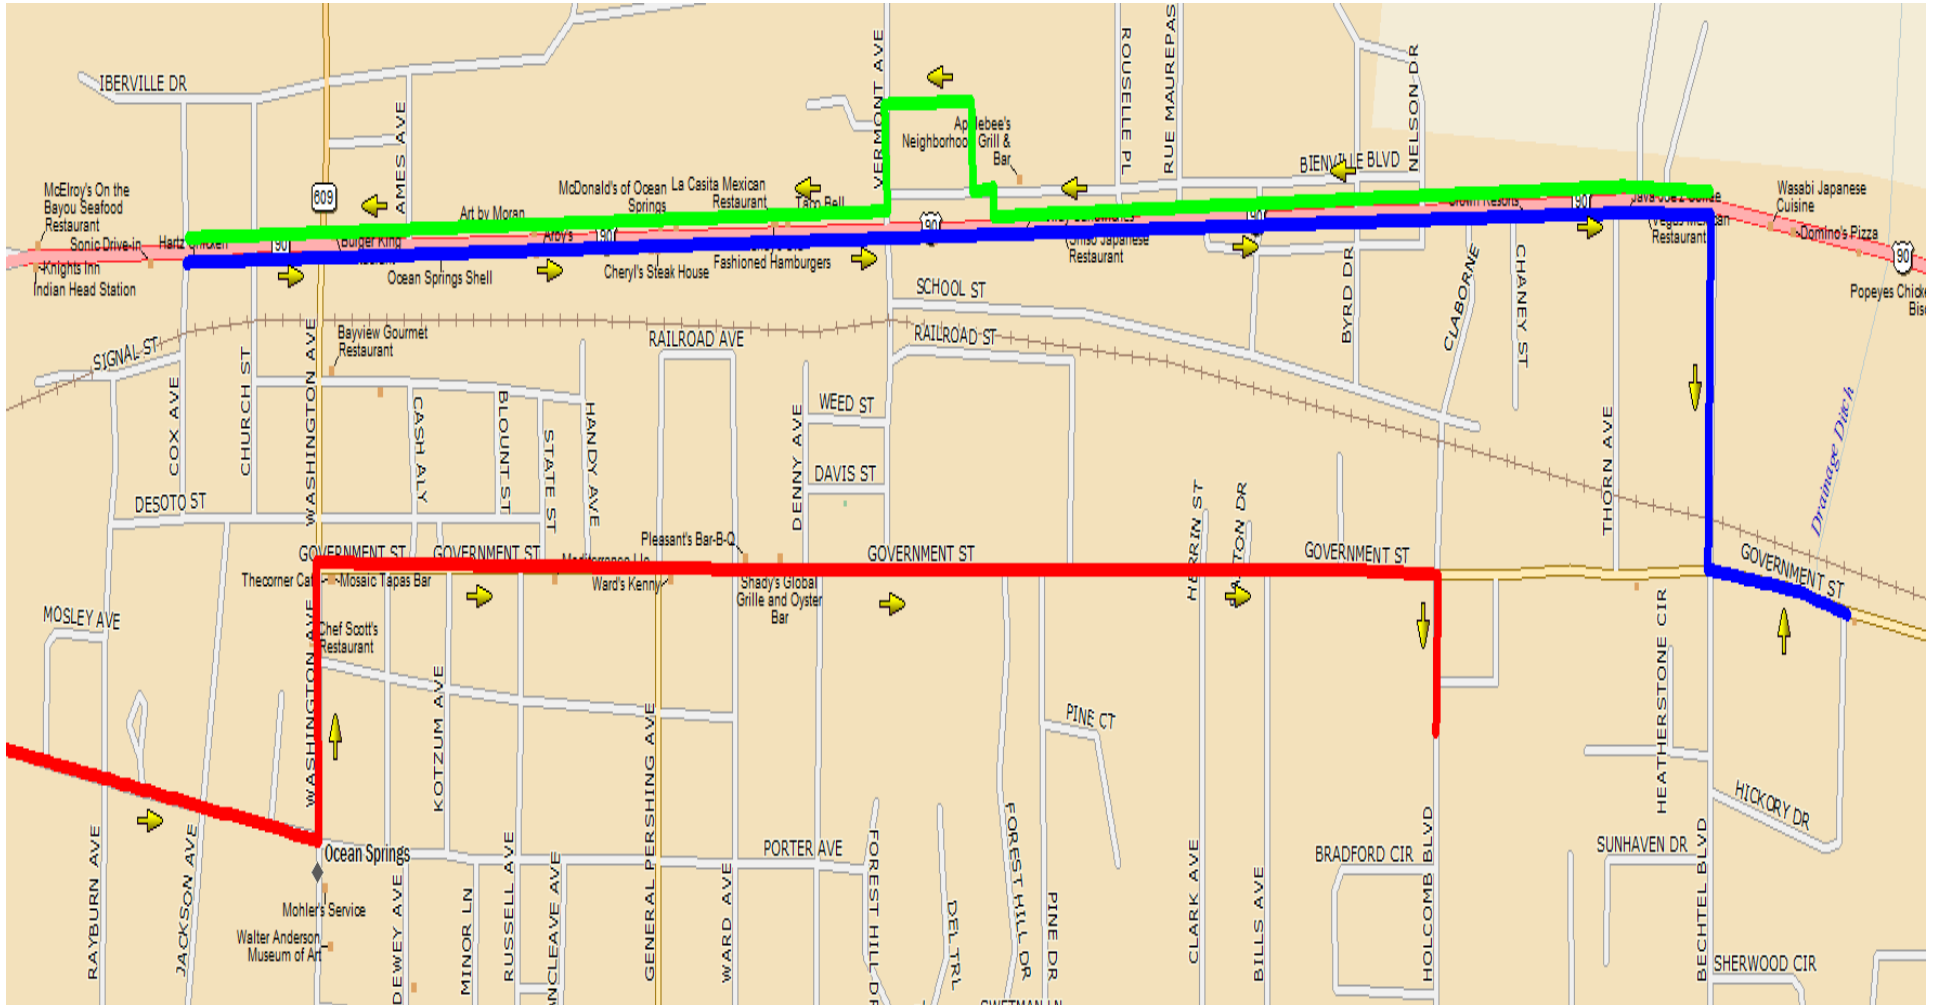

Parade Route is indicated by RED LINE.

An alternate route near the parade will be used for Route 7-Ocean Springs from 11:30 a.m. – 5:30 p.m.

Coast Transit Authority

We Keep the Gulf Coast Rolling for You!

Coast Transit Authority

We Keep the Gulf Coast Rolling for You!

Ocean Springs Carnival Association Night Parade Friday, February 17, 2023 - Parade Starts 7:00 p.m.

Parade Route - Red Line

An alternate route near the parade will be used for Ocean Springs Route 7 from 5:30 p.m. until the end of the route.

Coast Transit Authority

We Keep the Gulf Coast Rolling for You!

Krewe of Gemini Mardi Gras Day Parade - Gulfport Saturday, February 18, 2023 - Parade Starts 1:00 p.m.

Parade Route - Red Line

An alternate transfer point will be used for Beachcomber, Pass Road Route 34, Gulfport Route 37, and Gulfport Route 38 from 11:45 a.m. 4:10 p.m. The Alternate Transfer Point will be at the corner of 22nd Street and 22nd Avenue. A bus will be used to transfer passengers from the Gulfport Transit Center to the Alternate Transfer Point.

The alternate transfer point is located on Diaz Avenue, under the I-110 overpass, just west of the IP Casino Resort Spa.

Note: There will be a bus for Route 34 from Biloxi Upper Elementary School parking on Irish Hill Drive to transport riders to the alternate transfer point on Diaz Street. Casino Hopper will not service Hard Rock Hotel & Casino Biloxi or Beau Rivage Resort & Casino during this time.