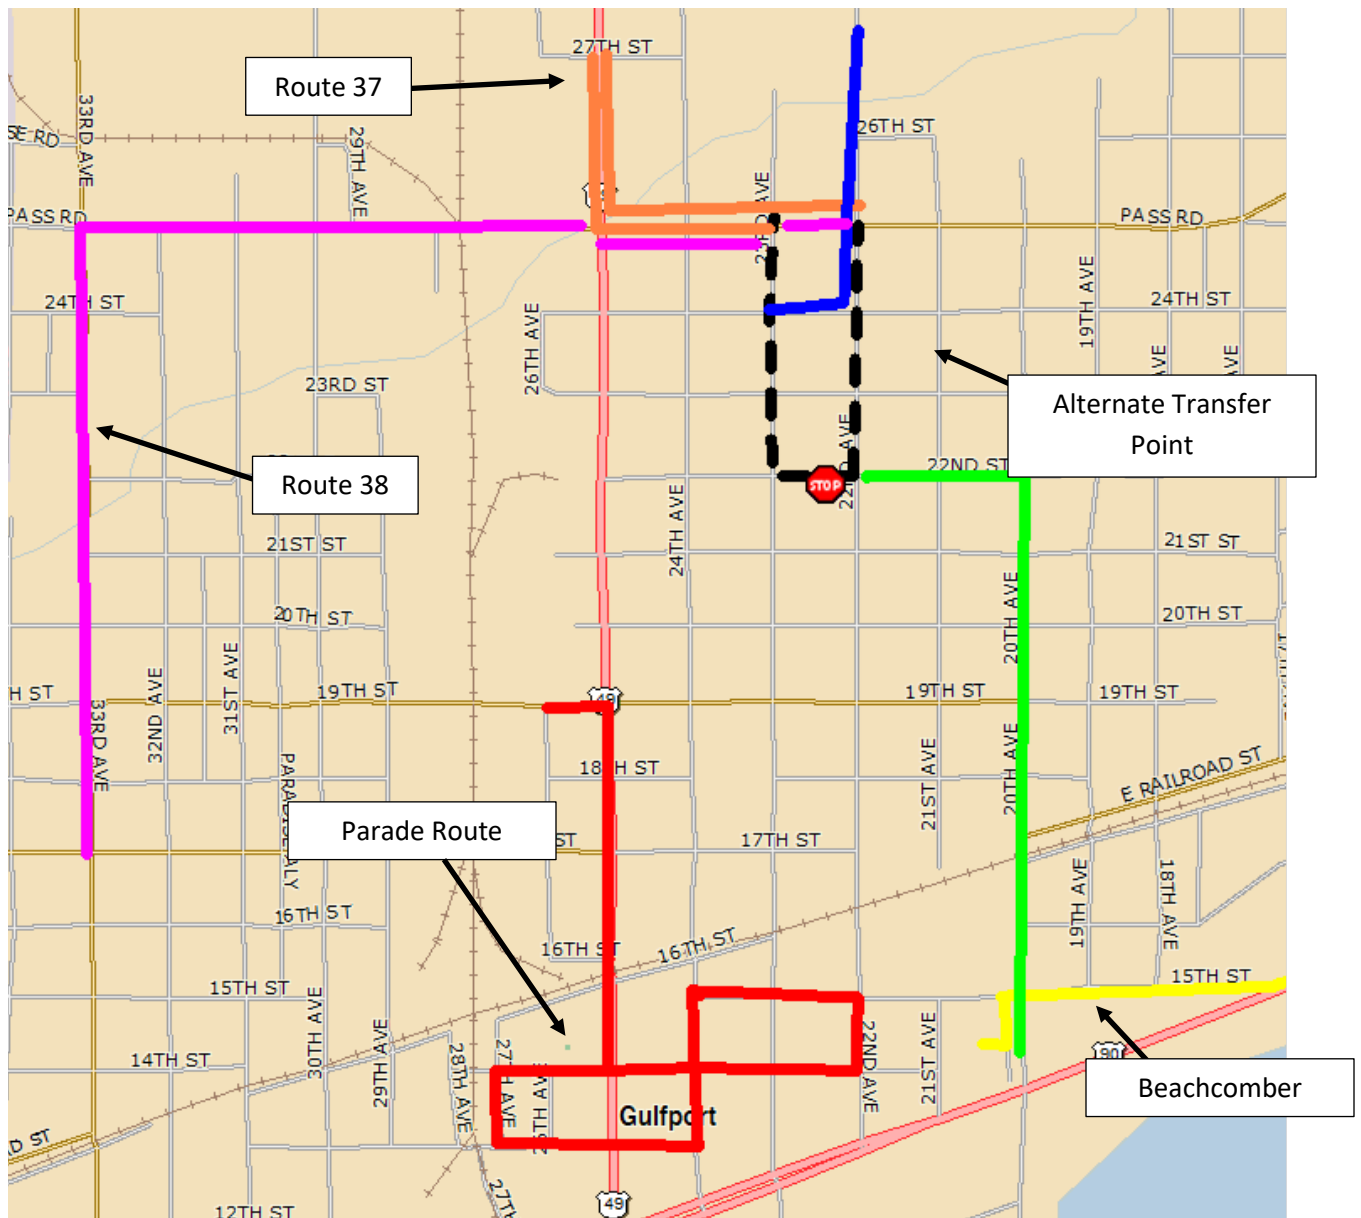

Parade Route is indicated by RED LINE.

An alternate route near the parade will be used for Route 7-Ocean Springs from 11:30 a.m. – 5:30 p.m.

Coast Transit Authority

We Keep the Gulf Coast Rolling for You!

Coast Transit Authority

We Keep the Gulf Coast Rolling for You!

Ocean Springs Carnival Association Night Parade Friday, February 17, 2023 - Parade Starts 7:00 p.m.

Parade Route - Red Line

An alternate route near the parade will be used for Ocean Springs Route 7 from 5:30 p.m. until the end of the route.

Coast Transit Authority

We Keep the Gulf Coast Rolling for You!

Krewe of Gemini Mardi Gras Day Parade - Gulfport Saturday, February 18, 2023 - Parade Starts 1:00 p.m.

Parade Route - Red Line

An alternate transfer point will be used for Beachcomber, Pass Road Route 34, Gulfport Route 37, and Gulfport Route 38 from 11:45 a.m. 4:10 p.m. The Alternate Transfer Point will be at the corner of 22nd Street and 22nd Avenue. A bus will be used to transfer passengers from the Gulfport Transit Center to the Alternate Transfer Point.