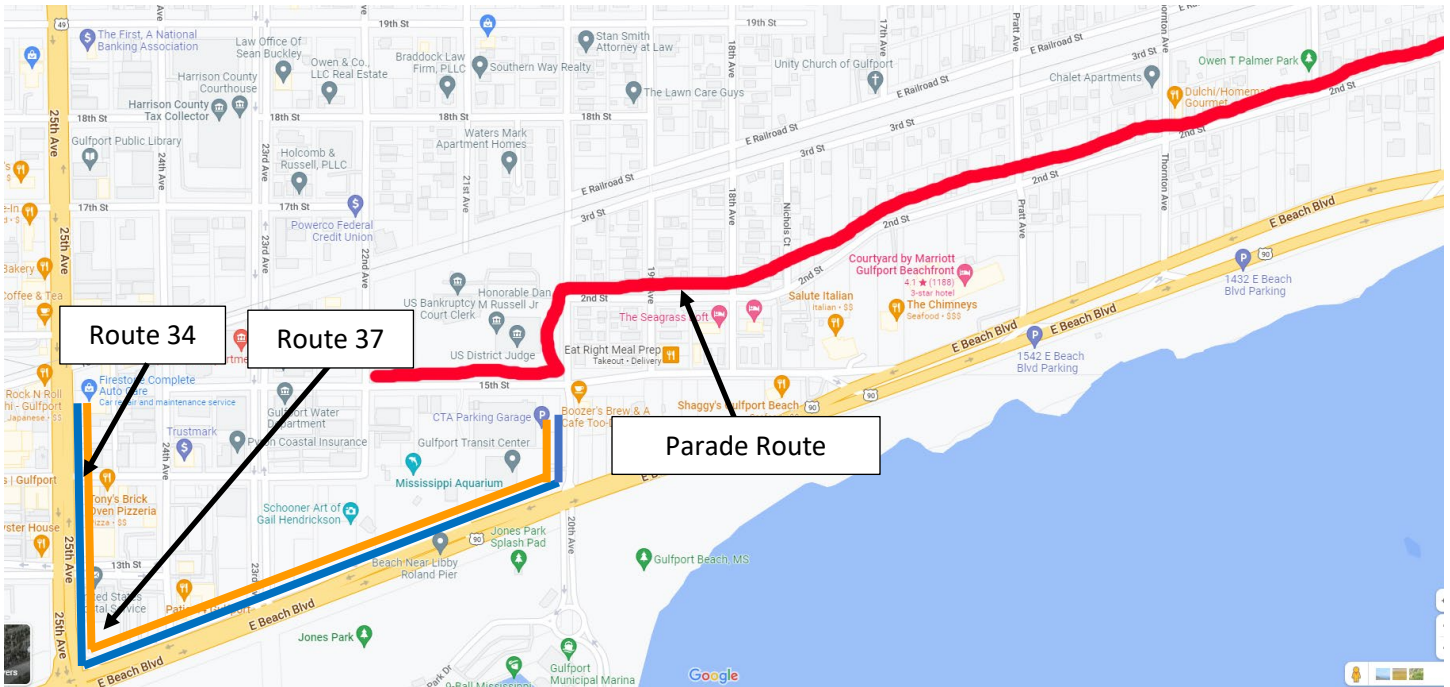

Coast Transit Authority

We Keep the Gulf Coast Rolling for You!

Second Street Social Club Mardi Gras Parade – Gulfport Sunday, February 19, 2023 - Parade Starts 1:00 p.m.

Parade Route - Red Line

An alternate route will be used for Pass Road Route 34 and Gulfport Route 38 from 11:00 a.m. to 3:00 p.m.