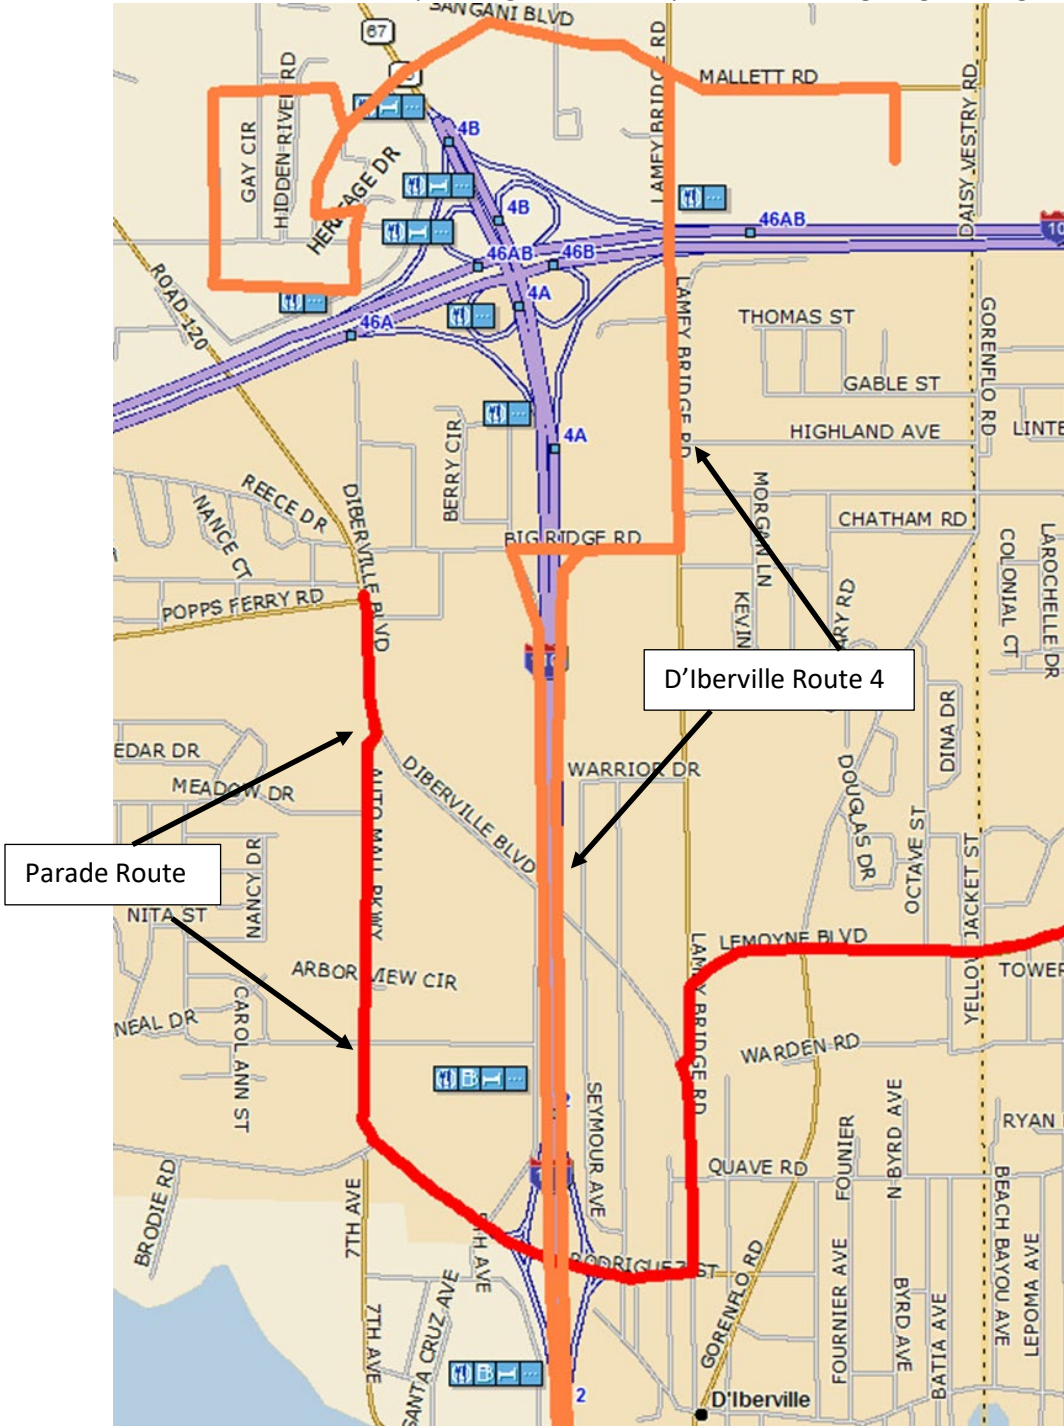

Coast Transit Authority

We Keep the Gulf Coast Rolling for You!

D'Iberville and St. Martin North Bay Mardi Gras Parade Sunday, February 19, 2023 - Parade Starts 1:00 p.m.

Parade Route - Red Line

An alternate route near the parade will be used for the D'Iberville-Route 4 from 10:15 a.m. to 3:15 p.m.

No Services to Automall Parkway, Rodriguez St. Lemoyne Blvd. and Big Ridge during this time.