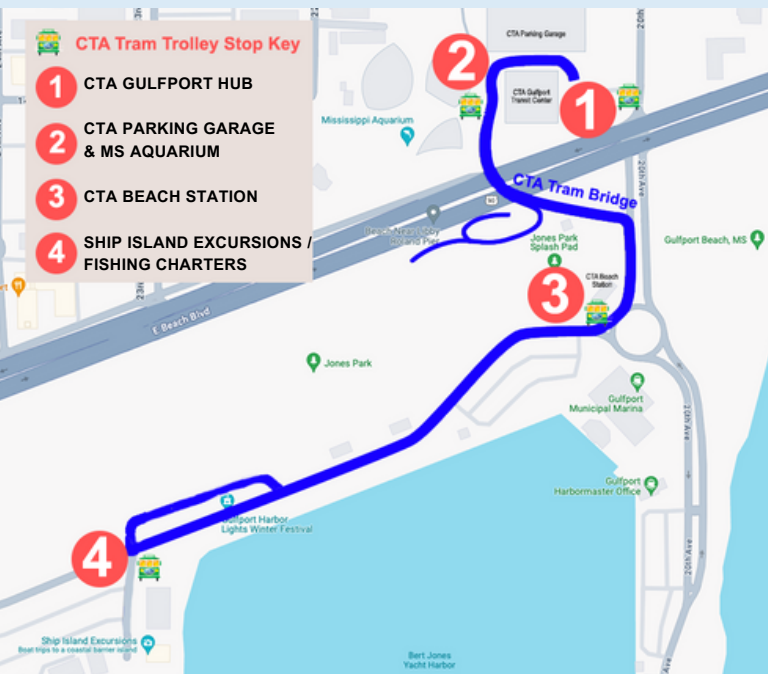

COAST TRANSIT AUTHORITY

CTA TRAM TROLLEY

EVERY 15 MINUTES!

10:00 A.M. to 5:00 P.M.

FARE FREE!

Coast Transit Authority

We Keep the Gulf Coast Rolling for You!

THE CTA TRAM TROLLEY IS SEASONAL AND FARE FREE!

PARK IN THE CTA PARKING GARAGE (1417 20TH AVENUE, GULFPORT) OR RIDE ANY CTA BUS TO THE CTA GULFPORT TRANSIT CENTER. THEN CATCH THE CTA TRAM TROLLEY FOR A SAFE, ADA ACCESSIBLE, AND CONVENIENT RIDE TO JONES PARK ACROSS HIGHWAY 90 ON THE CTA TRAM BRIDGE.

CLIMB ABOARD!

- ▶ Jones Park / Events / Splash Pad
- ▶ CTA Beach Station / Beach Access
- ▶ Walking / Biking Track
- ▶ Ship Island Excursions
- ▶ Harbor / Charter Boats
- ▶ Fishing Piers / Bait Shop

LEARN MORE ABOUT CTA

CALL: 228-896-8080

VISIT CTA ONLINE:

WWW.COASTTRANSIT.COM

CTA - We keep the Gulf Coast rolling for you!