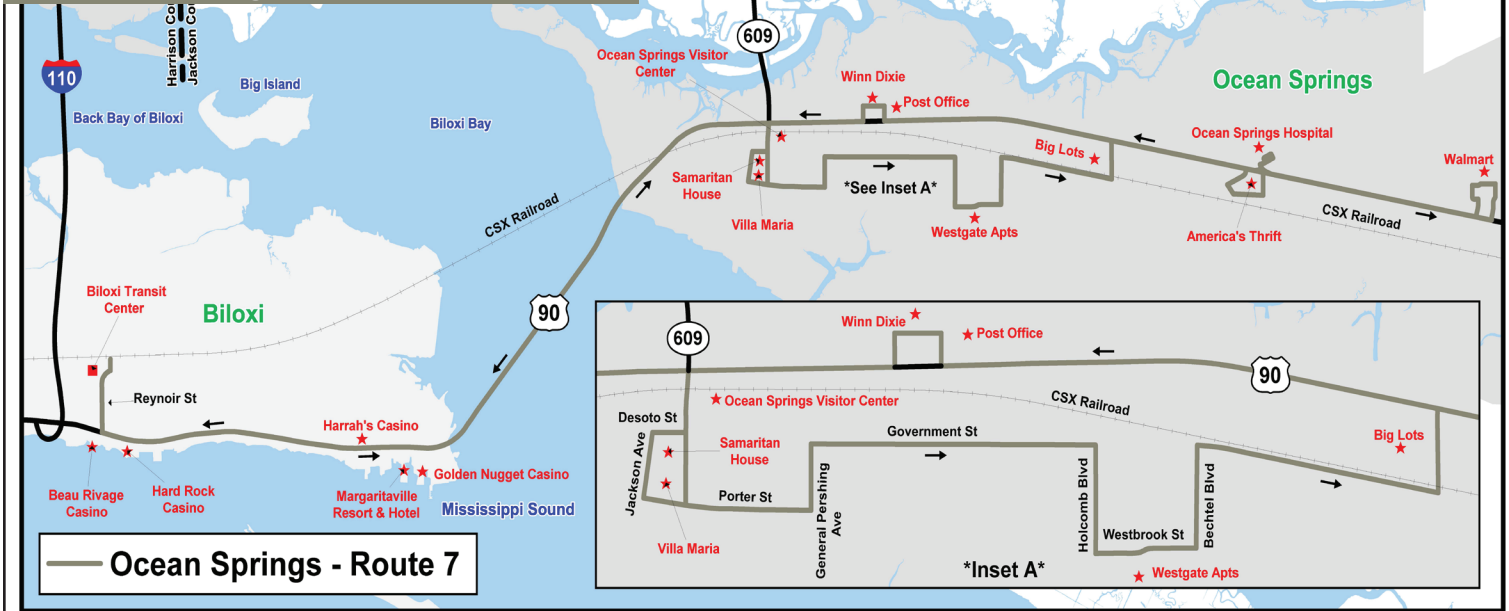

Ocean Springs - Route 7