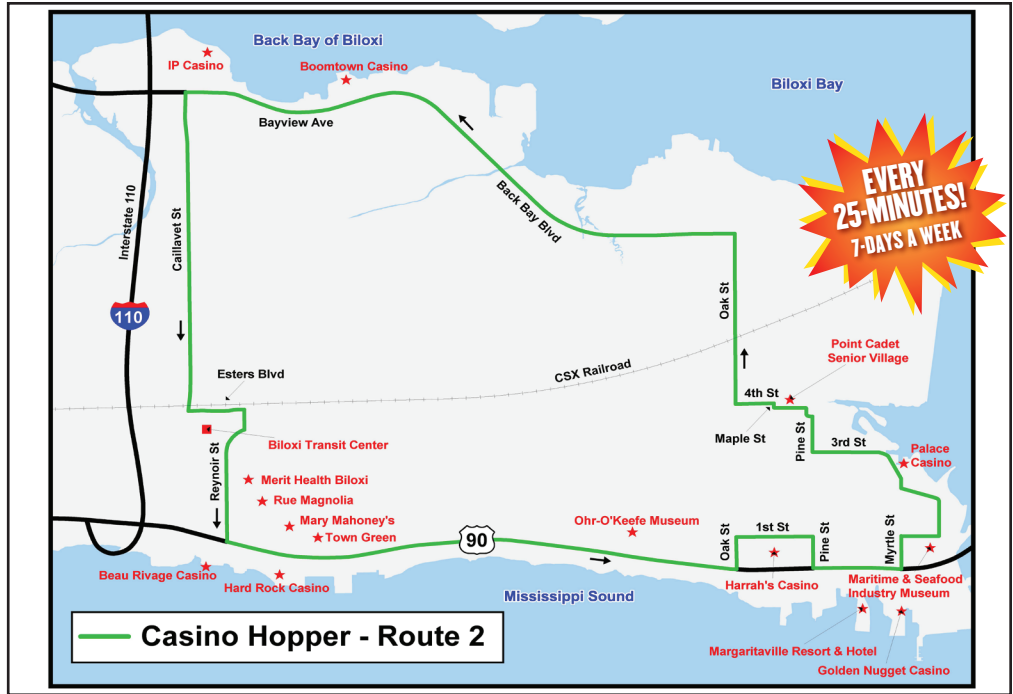

Casino Hopper - Route 2

*Let's go
Casino
Hopping!*

*Connect with other routes like
Beachcomber, Ocean Springs, and
D'Iberville at the Biloxi Transit Center!*

Casino Hopper - Route 2 (Mon-Sat)

Casino Hopper