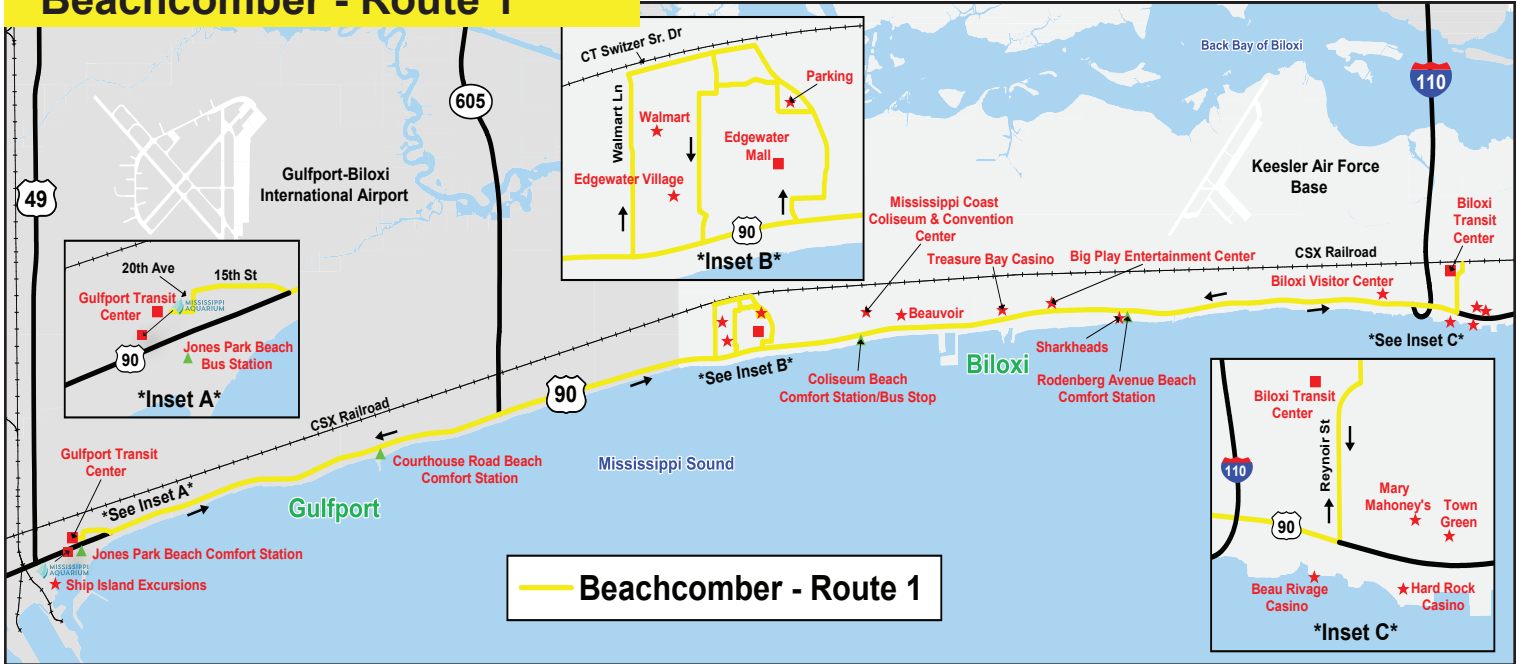

**Connect at transit centers to ride other routes –
Casino Hopper to Beachcomber ... and more!**

Beachcomber - Route 1

Beachcomber - Route 1 (Mon-Sat) East

Route 1 - Beachcomber

Eastbound

Route does not operate on Sunday