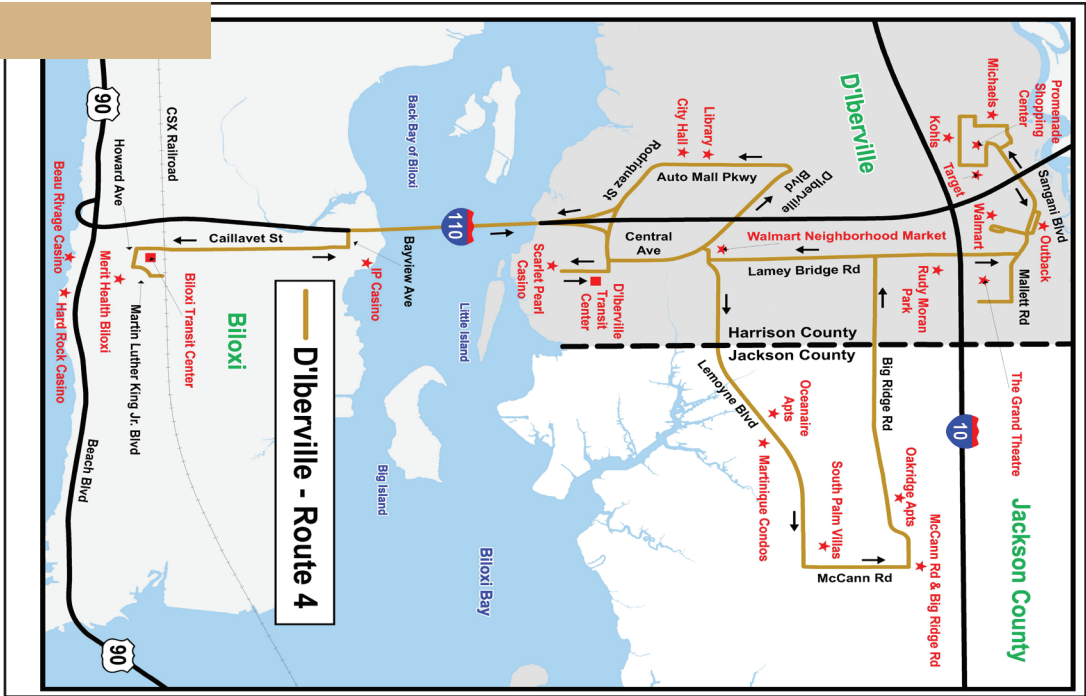

Types of Services Offered

Casino Hopper

CTA's popular Casino Hopper is a fixed route that serves the casinos, attractions, and businesses on Highway 90, Caillavet Street, and Bayview Avenue in Biloxi. The Casino Hopper provides service every 25 minutes, 7-days a week. Hop aboard, and have fun! Go to the Biloxi Transit Center to connect with the Beachcomber or other CTA fixed routes!

Casino Hopper - Route 2 (Sunday)

Casino Hopper

Fare Zone	Beau Rivage / Hard Rock	Harrahs	Margaritaville Resort	Golden Nugget	Palace Casino	Point Cadet Senior Village	Boomtown Casino	IP Casino	Arrive Biloxi Transit Center	Transfers	
										Route 4	Route 34
Depart Biloxi Transit Center											
4:20 PM	4:23 PM	4:30 PM	4:32 PM	4:33 PM	4:37 PM	4:39 PM	4:46 PM	4:48 PM	4:53 PM		
4:45 PM	4:48 PM	4:55 PM	4:57 PM	4:58 PM	5:02 PM	5:04 PM	5:11 PM	5:13 PM	5:18 PM		***
5:05 PM	5:08 PM	5:15 PM	5:17 PM	5:18 PM	5:22 PM	5:24 PM	5:31 PM	5:33 PM	5:38 PM		
5:30 PM	5:33 PM	5:40 PM	5:42 AM	5:43 PM	5:47 PM	5:49 PM	5:56 PM	5:58 PM	6:03 PM		
5:50 PM	5:53 PM	6:00 PM	6:02 PM	6:03 PM	6:07 PM	6:09 PM	6:16 PM	6:18 PM	6:23 PM		
6:15 PM	6:18 PM	6:25 PM	6:27 PM	6:28 PM	6:32 PM	6:34 PM	6:41 PM	6:43 PM	6:48 PM		
6:35 PM	6:38 PM	6:45 PM	6:47 PM	6:48 PM	6:52 PM	6:54 PM	7:01 PM	7:03 PM	7:08 PM		

When you finish hopping around on the Casino Hopper, connect with other routes at the Biloxi Transit Center!

D'Iberville - Route 4

CTA's bus services D'Iberville - Route 4

D'Iberville - Route 4

Route 4 - D'Iberville