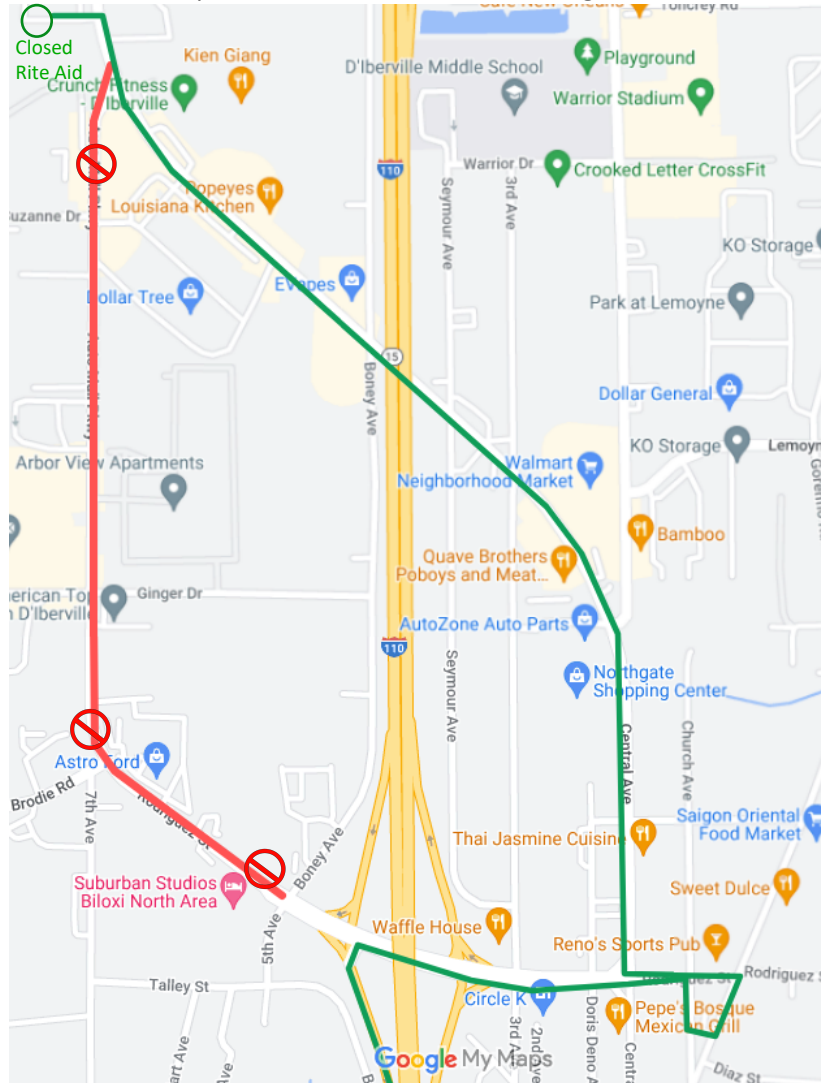

Route 4 - D'Iberville - Alternate Route

Thursday - Saturday, October 10-12, 2024, Hours: 8:00 a.m. – End of Day

During the listed times, the bus will proceed down D'Iberville Blvd. when leaving the (previous/closed) Rite Aid Bus stop onto Central Ave. Turn left on Rodriguez St. then right on Gorenflo, right into D'Iberville Transit Center, right on Church, left on Rodriguez St., left onto I-110 southbound on ramp and continue on route. Passengers for Auto Mall Parkway will board and discharge along D'Iberville Blvd.

Route 4 D'Iberville Cruisin'

- Blocked off for Event
- Event Route